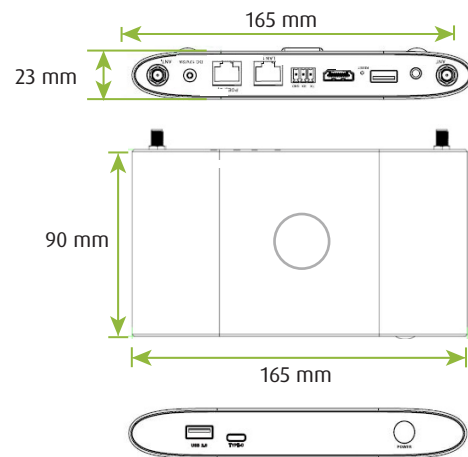

Features

Number of Window	4 windows max
Simultaneous Display	
Number of Video Preview	14 thumbnail windows
Number of Simultaneous	16 max (*subject to environment)
Connections	
Video Playback Frame Rate	20-60FPS
Wireless Transmission Protocol	IEEE 802.11 a/g/n/ac
Frequency Band	2.4GHz and 5GHz
Processing signal resolution	1080P @ 60Hz AirPlay for iOS devices 1080P @ 60Hz "MTC-4500" app 1080P @ 60Hz for optional dongle MTC-4000H and MTC-4000C 1080P @ 30Hz for optional dongle MTC-4000D and MTC-4000U
Mobile Capability	AirPlay, Free Android app
Encryption	AES 256 bit, RSA 1024 bit
USB HID	USB HID & touch screen support for controlling presentation

Control & User Interface

USB	HID for mouse or touch screen
Ethernet	Web UI for system setting
RS232	RS232 commands

Mechanical

Dimensions (W x D x H)	165mm x 95mm x 24.5mm (including antenna: 165mm x 125mm x 24.5 mm)
Weight	200g

Environmental

Operating Temperature	+32° to +104°F (0° to +40°C)
Humidity (Storage/Operating)	20% to 90% (non-condensing)

Power

DC Power	12V
Power Consumption	10W (max)
PoE	IEEE802.3af

Accessories

DC power supply with four plug-in connections x 1, US(type A), Europe(type C), UK (type G), Australia (type I); Antenna x 2, Rack Ear and Screws x 1 pairs

Warranty

3 years standard for both base unit and dongle
1 year standard for single-purchase dongles

Dimensions

Remark: All features and specifications are subject to change without notice.