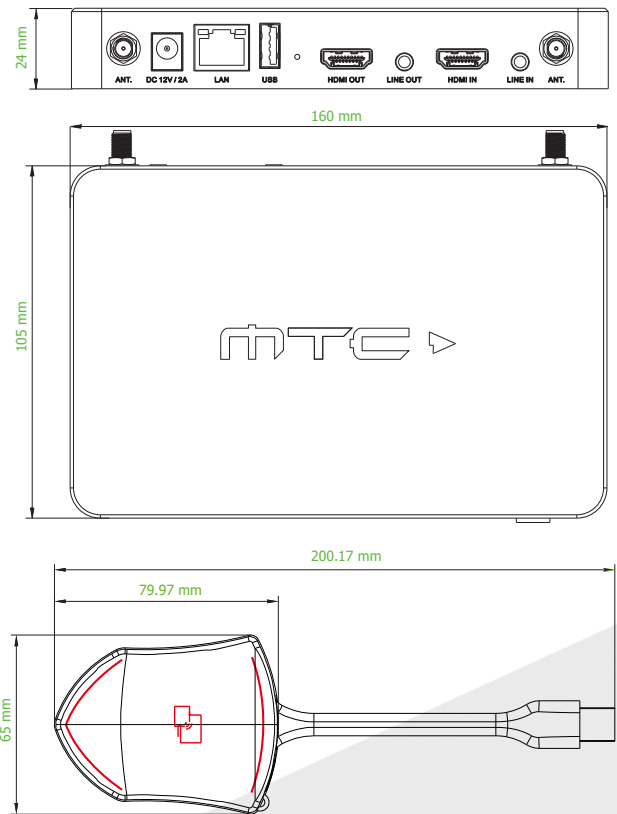

Control

On-Screen Setting	Configuration visual button, by HID mouse, or remote control on APP
Ethernet	Telnet

Mechanical

Dimensions(W x D x H)	6.3" x 4.15" x 0.95"(160mm x 105mm x 24mm)
Weight	0.4 lbs (200g)

Environmental

Operating Temperature	+32° to +104°F (0° to +40°C)
Humidity(Storage/Operating)	20% to 90% (non-condensing)

Power

DC Power	5V
Power Consumption	10W (max.)

Accessories Included

1x DC power supply with four plug-in connections, US (type A), Europe(type C); UK (type G), Australia (type I), 2x Antenna

Specification of Dongle (Optional to purchase)

Dongle Model no.	MTC-4000D
USB Format	USB 2.0 type A
Wireless	IEEE 802.11 n/ac
Streaming Video Format	1080p@30Hz max.
Streaming Distance	35M without obstacle between base unit and dongle
Storage	8G, for external "Launcher"
Button	Touch button
Indicator	Green/Red/Gray color back-lit LED indicator
Dimension(L x W x H)	without cable: 3.15" x 2.6" x 0.43" (80mm x 65mm x 11 mm) with cable: L=7.8" (198mm)
Weight	0.2 lbs (100g)
Operating Humidity	+32° to +104°F (0° to +40°C)
Humidity(Storage/Operating)	20% to 90% (non-condensing)
USB Power	USB Internal 5V, 2W (max.)

Warranty

3 years standard for both base unit and dongle
1 year standard for single-purchase dongles

Dimension

Remark: All features and specifications are subject to change without notice.