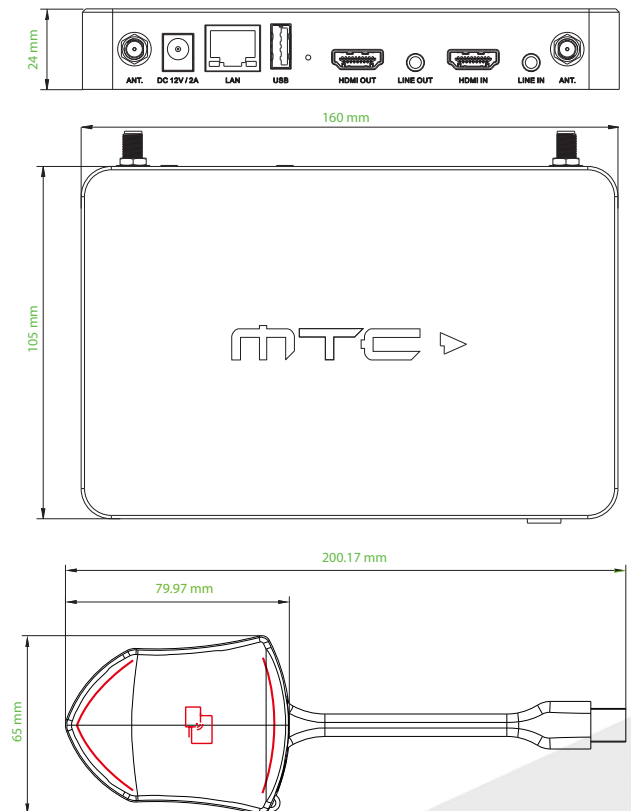

Control

On-Screen Setting	Configuration visual button, by HID mouse, or remote control on APP
Ethernet	Telnet

Mechanical

Dimensions(W x D x H)	6.3" x 4.15" x 0.95"(160mm x 105mm x 24mm)
Weight	0.4 lbs(200g)

Environmental

Operating Temperature	+32° to +104°F (0° to +40°C)
Humidity(Storage/Operating)	20% to 90% (non-condensing)

Power

DC Power	5V
Power Consumption	10W(max.)

Accessories Included

1x DC power supply with four plug-in connections, US (type A), Europe(type C); UK (type G), Australia (type I), 2x Antenna

Specification of Dongle (Model: MTC-4000D)

USB Format	USB 2.0 type A
Wireless	IEEE 802.11 n/ac
Streaming Video Format	1080p@30Hz max.
Streaming Distance	35M without obstacle between base unit and dongle
Storage	8G, for external "Launcher"
Button	Touch button
Indicator	Green/Red/Gray color back-lit LED indicator
Dimension(L x W x H)	without cable: 3.15" x 2.6" x 0.43"(80mm x 65mm x 11 mm) with cable: L=7.8" (198mm)
Weight	0.2 lbs(100g)
Operating Humidity	+32° to +104°F (0° to +40°C)
Humidity(Storage/Operating)	20% to 90% (non-condensing)
USB Power	USB Internal 5V, 2W(max.)

Warranty

3 years standard for both base unit and dongle
1 year standard for single-purchase dongles

Dimension

TECHNOLOGY DELIVERED